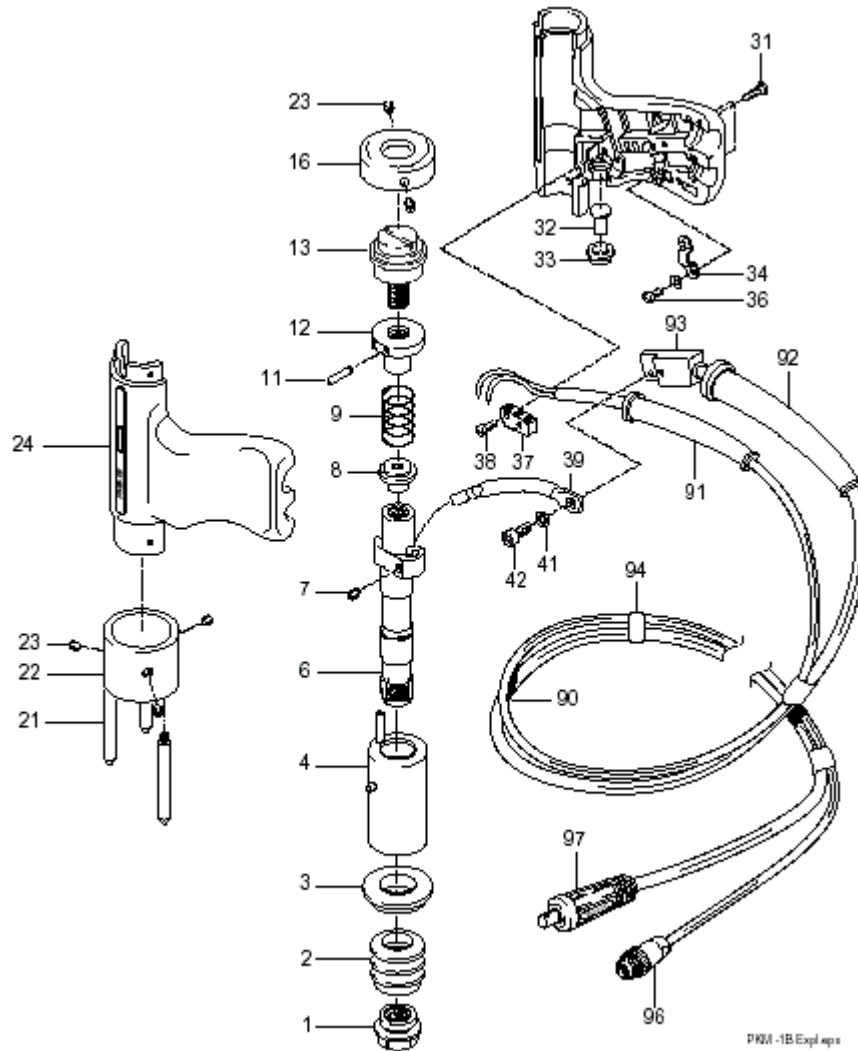

Cutlass Fasteners, Inc.

83 Vermont Ave., Unit 6, Warwick, RI 02888
 Tel: (401) 732-6333 Fax: (401) 732-6336
 cutlass-studwelding.com

Stud Welding...

- Fasteners
- Equipment
- Service

PKM-1B / PINTO 'CHIP' PARTS LIST

PKM-1B GUN PARTS

ALTERNATE PARTS...

ITEM	PART NO.	DESCRIPTION	QTY
1A	80-40-1738	TAPER CHUCK ADAPTOR	1
22A	80-40-1739	SINGLE LEG FACEPLATE (fitted as standard)	1
22B	80-40-1113	TWIN LEG FACEPLATE	1

Cutlass Fasteners, Inc.

ITEM	PART NO.	DESCRIPTION	QTY
	PKM-1B-P25	COMPLETE PINTO PKM-1B	1
1	80-40-1741	B COLLET ADAPTOR	1
2	80-40-1097	BELLOWS	1
3	80-40-1023	INSULATING BUSH	1
4	80-40-1020	GUIDE BUSH	1
6	80-40-1740	SPINDLE	1
7	80-15-1011	M5 X 8 SOC. HD. SCREW	1
8	80-40-1027	SPRING PLATE	1
9	80-40-1031	MAIN SPRING	1
11	80-15-1022	M3 X 12 SOC. HD. SCREW	1
12	80-40-1015	ADJUSTING NUT	1
13	80-40-1603	SPRING ADJUSTING SCREW	1
16	80-40-1028	BACK CAP	1
21	80-40-1012	TRIPOD LEG	3
22	80-40-1013	TRIPOD FACEPLATE	1
23	80-15-1010	M5 X 4 SOC. HD. SCREW	1
24	80-40-1602	GUN BODY (TOP & BOTTOM)	1
31	80-10-1013	HANDLE SCREW	3
32	80-40-1016	TRIGGER BUTTON	1
33	80-40-1017	TRIGGER SLEEVE	1
34	80-10-1015	CABLE CLIP	1
36	80-15-1061	M2.5 X 8 SCREW	2
37	80-50-1013	TRIGGER SWITCH	1
38	80-15-1015	M2.0 X 10	2
39	80-72-1012	INTERNAL WELD CABLE	1
41	80-15-1016	M4 LOCK WASHER	1
42	80-15-1012	M4 X 8 SOC. HD. CAP SCREW 1	1
90	80-72-1039-P	WELD/CONTROL CABLE (25FT.)	1
91	80-10-1011	CONTROL CABLE SLEEVE	1
92	80-10-1013	WELD CABLE SLEEVE	1
93	80-35-1134	CABLE CONNECTING BLOCK	1
94	600-627	CABLE SLEEVE	1
96	000-594P	CONTROL PLUG C/M	1
97	000-573	WELD PLUG C/M	1