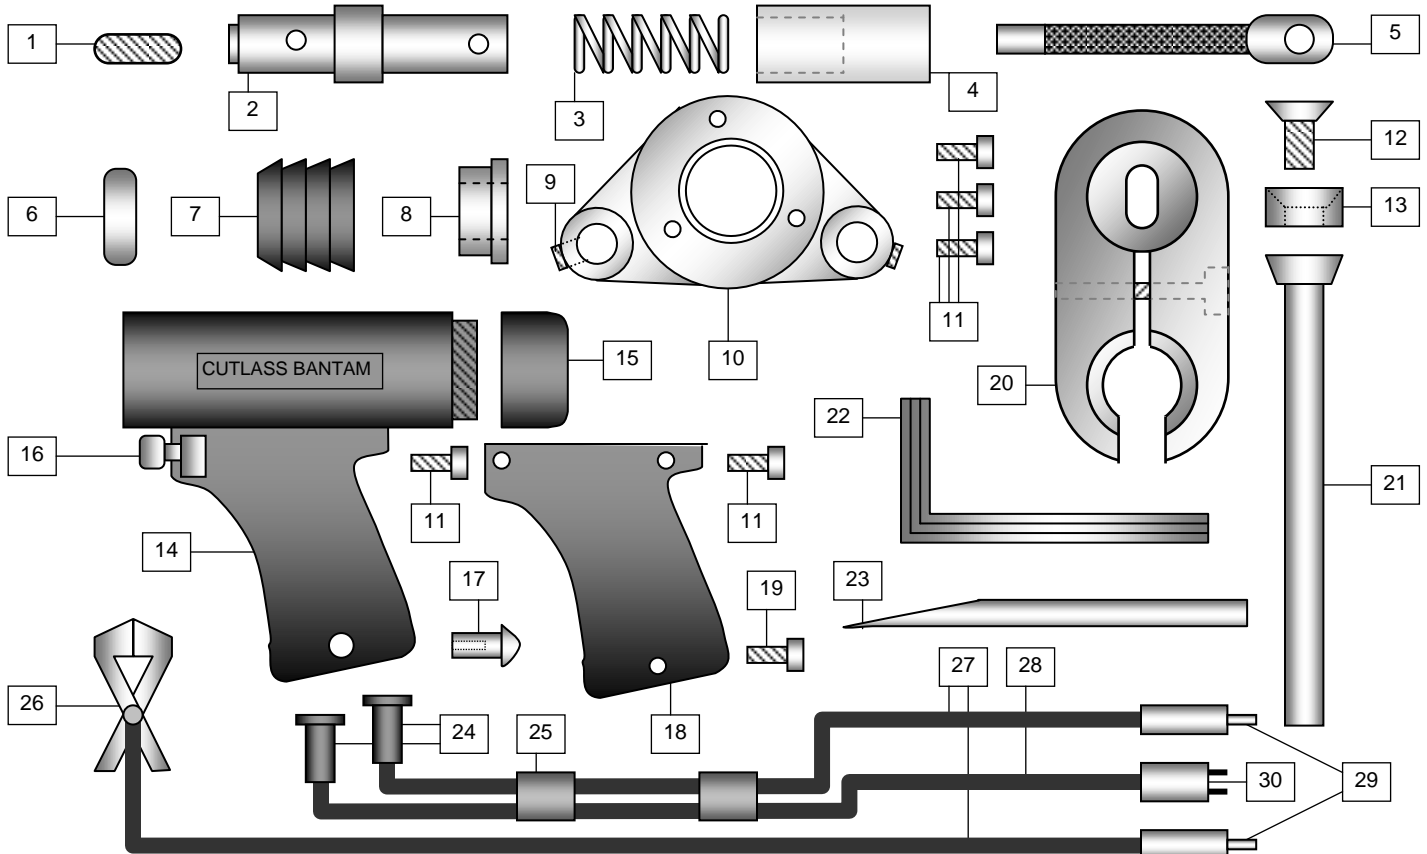

Cutlass Fasteners, Inc.

83 Vermont Ave., Unit 6, Warwick, RI 02888
 Tel: (401) 732-6333 Fax: (401) 732-6336
 cutlass-studwelding.com

Stud Welding...

- Fasteners
- Equipment
- Service

BANTAM CD WELD GUN PARTS LIST

BANTAM C8 GUN PARTS

| ITEM | DESCRIPTION | PART NO. |
|------|-----------------------|----------|
| 1 | SPINDLE SCREW | 016-405 |
| 2 | SPINDLE - CD | 602-074A |
| 3 | HEAVY SPRING (SILVER) | 001-800 |
| 4 | REAR BEARING | 022-357 |
| 5 | INTERNAL WELD CABLE | 602-056 |
| 6 | BELLOWS RETAINER | 001-816 |
| 7 | BELLOWS | 003-499 |
| 8 | FACEPLATE BUSH CD T/L | 602-103 |
| 9 | FACEPLATE SCREW | 010-410 |
| 10 | FACEPLATE T/L | 011-513 |
| 11 | 10-24 X 1/2 SCREW | 009-914 |
| 12 | LEG SCREW | 017-775 |
| 13 | LEG WASHER | 017-332 |
| 14 | GUN BODY | 016-383 |
| 15 | BACK CAP | 015-803 |
| 16 | TRIGGER SWITCH | 650-640 |

| ITEM | DESCRIPTION | PART NO. |
|------|-------------------|----------|
| 17 | LOWER HANDLE NUT | 002-906 |
| 18 | GUN HANDLE | 016-384 |
| 19 | 10-24 X 3/4 SCREW | 000-916 |
| 20 | FOOTPIECE S/L | 023-252 |
| 21 | 7" LEG ASSEMBLY | 000-355 |
| 22 | 5/32 HEX KEY | 000-373 |
| 23 | CHUCK DRIFT | 000-374 |
| 24 | CABLE SLEEVE | 001-181 |
| 25 | 1" RUBBER SLEEVE | 600-627 |
| 26 | GROUND CLAMP | 650-625S |
| 27 | #4 WELD CABLE | 600-768 |
| 28 | CONTROL CABLE | 600-717 |
| 29 | WELD PLUG C/M | 000-568 |
| 30 | CONTROL PLUG C/M | 000-594 |
| 3A | EX. HEAVY SPRING | 001-801 |